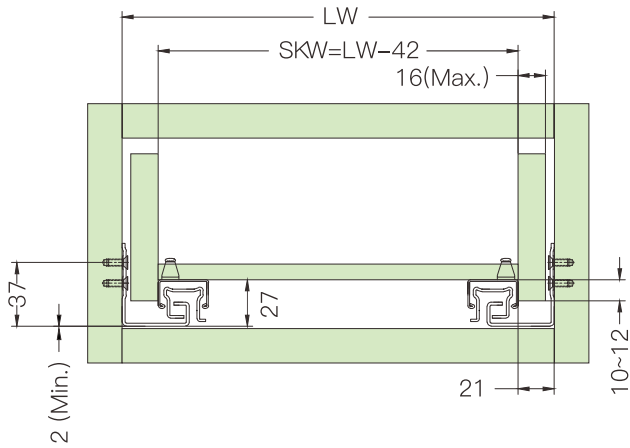

# Full Extension Synchronize Soft Closing Undermounted Slide

- Load capacity: 35Kg
- Length: 250–600mm
- Drawer height adjustment: 0~+3mm
- Drawer depth adjustment: 0~+5mm
- Drawer width adjustment: ±1.5mm

SKW=Internal drawer width  
LW=Internal cabinet width

## Hole position

- NL=Slide length
- LT=Internal cabinet depth
- Max drawerside thickness:16mm

Standard drawer

Internal drawer

## Drawer size and boring