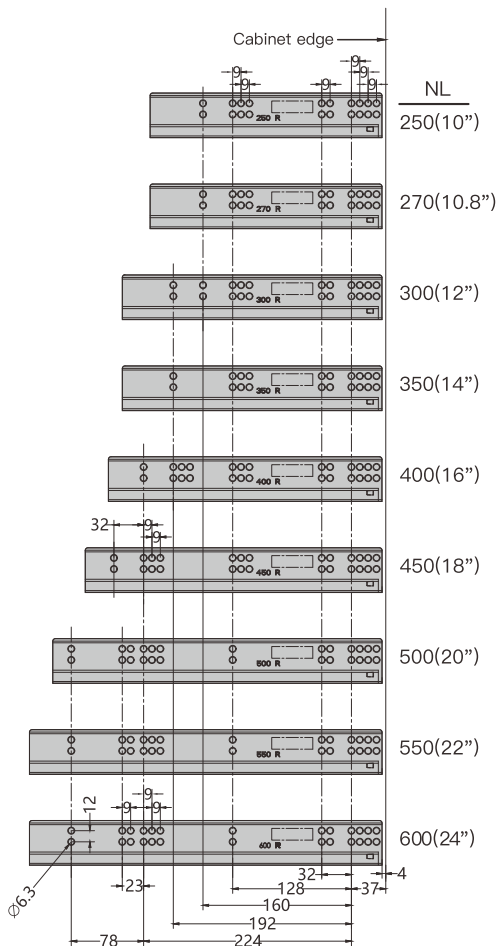

# Full Extension Synchronize Soft Closing Undermounted Slide

- Load capacity: 35Kg
- Length: 250–600mm
- Drawer height adjustment: 0~+3mm
- Drawer depth adjustment: 0~+5mm
- Drawer width adjustment: ±1.5mm

SKW=Internal drawer width  
LW=Internal cabinet width

## Hole position

- NL=Slide length
- LT=Internal cabinet depth
- Max drawerside thickness:16mm

Standard drawer

Internal drawer

## Drawer size and boring