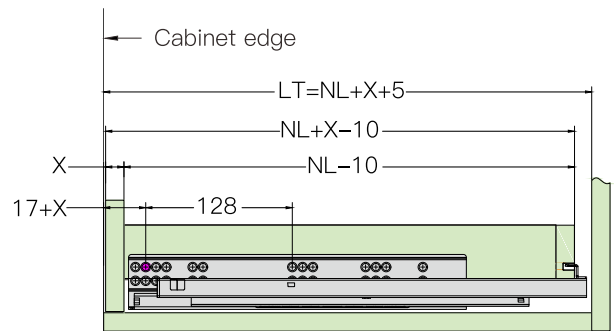

# Full Extension Synchronize Soft Closing Undermounted Slide

- Load capacity: 35Kg
- Length: 250–600mm
- Drawer height adjustment: 0~+3mm
- Drawer depth adjustment: 0~+5mm
- Drawer width adjustment: ±1.5mm

SKW=Internal drawer width  
LW=Internal cabinet width

## Hole position

- NL=Slide length
- LT=Internal cabinet depth
- Max drawerside thickness:16mm

Standard drawer

Internal drawer

## Drawer size and boring