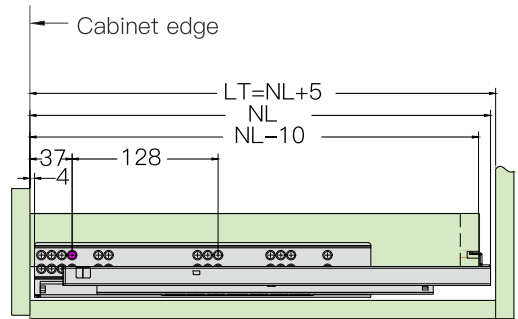

# Full Extension Synchronize Soft Closing Undermounted Slide

- Load capacity: 35Kg
- Length: 250–600mm
- Drawer height adjustment: 0~+3mm
- Drawer depth adjustment: 0~+5mm
- Drawer width adjustment: ±1.5mm

SKW=Internal drawer width  
LW=Internal cabinet width

## Hole position

- NL=Slide length
- LT=Internal cabinet depth
- Max drawerside thickness:16mm

Standard drawer

Internal drawer

## Drawer size and boring